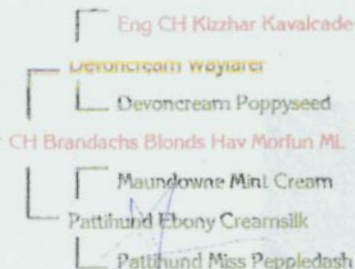

Call Name: Reno

Breed: Dachshund

CH Hanjo N'Sylmar Goldnuquet ML

CH Sylmar's Players Choice ML Red

Sylmar's Wheel of Fortune ML

Rose Fram's Dragon Quest ML

CH Rose Farm's Smurfette ML

Maundowne Mint Cream